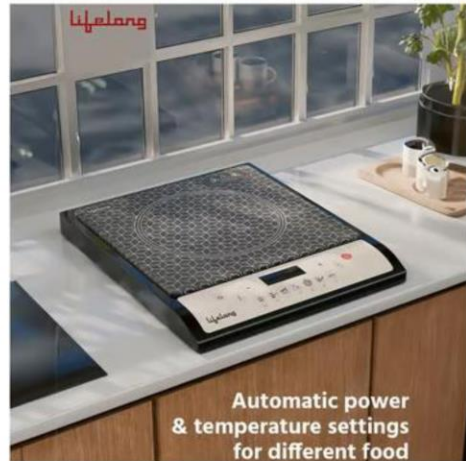

SMARA
CURATIONS
Crafting Memories

Induction Cooktop LIFELONG - 1800 W

* Features include multiple cooking modes like sauté, boil, fry, and steam, offering versatility for various culinary needs.

* The sleek and compact design with a smooth touch control panel ensures easy operation and cleaning. Additionally, it is equipped with safety features like automatic shut-off, overheat protection, and child lock, making it a safe choice for every home.

* Whether you're cooking a meal for yourself or preparing a family dinner, the Lifelong 1800W Induction Cooktop provides the perfect combination of speed, safety, and convenience to elevate your cooking experience.