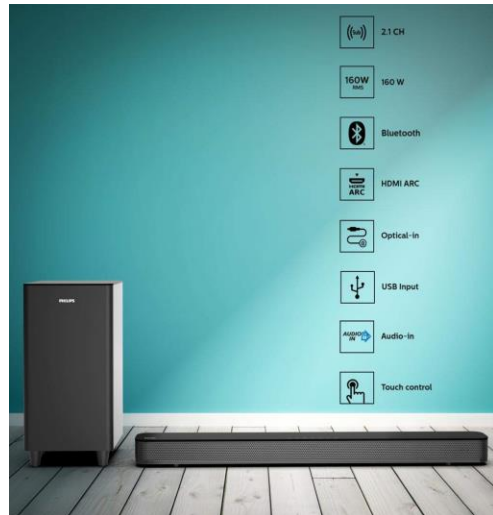

SMARA
CURATIONS
Crafting Memories

Soundbar PHILIPS HTL8162 – 160 W

Product Highlights:

- **DESIGN:** Philips soundbar is designed with robust metal grille for clear sound and premium glass top with touch panel.
- **CONNECTIVITY:** The bluetooth soundbar comes with multi-connectivity options like wireless streaming via bluetooth and other inputs like HDMI ARC (to access the quality sound from your TV), USB and Audio-in.
- **SOUNDBAR:** It comes with slim wireless soundbar with touch control panel to give your home a style statement.
- **SUBWOOFER:** Wireless and compact subwoofer adds thrill to the action with its powerful bass.
- **POWER OUTPUT:** Incredible 160W powerful sound that gives you an immersive sound experience.
- **MOUNTING:** Table top mounting.
- **REMOTE CONTROL:** Sit back, relax and take control of your entertainment with the press of a button on the remote control that comes along with it.
- **Warranty -1 Year**