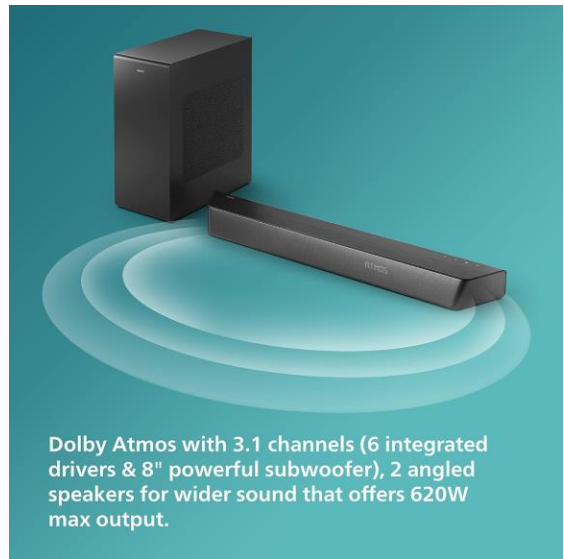

SMARA
CURATIONS
Crafting Memories

Soundbar PHILIPS TAB7807 - 620 W

Product Highlights:

- Dolby Atmos. Multidimensional audio experience
- HDMI eARC for the latest surround sound formats
- Chromecast, Apple AirPlay 2, Bluetooth, optical
- Up-firing speakers. Heightens the excitement
- 3.1.2 channels. 330 W RMS. 660 W max (10% THD)
- Dedicated center channel. Crystal-clear dialogue
- 4K pass-through. Dual HDMI inputs