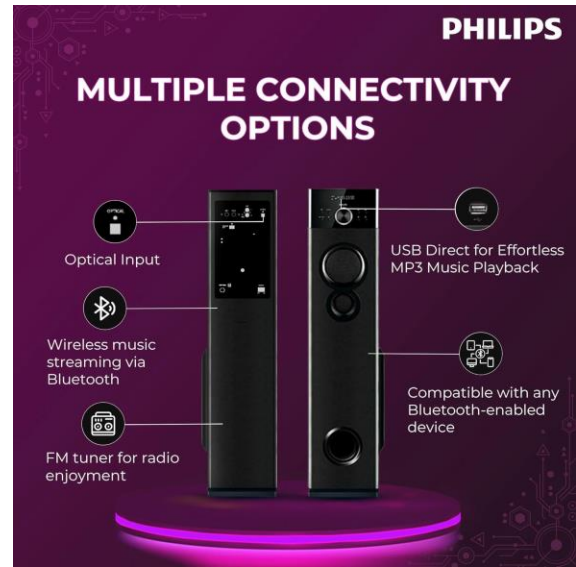

SMARA
CURATIONS
Crafting Memories

Tower Speaker PHILIPS SPA9125 - 130 W

Product Highlights:

- **Immersive Sound Experience:** The Philips Audio SPA9125 delivers powerful and immersive sound with its 2.0 channels and wireless subwoofer. Feel the rumble of explosions and enjoy deep, rich music that enhances your favorite movies, shows, and music.
- **Karaoke Support :** Immerse yourself in a more expansive and engaging audio experience with FM Tuner and Karaoke Support. This Tower speaker with wireless subwoofer, brings your entertainment to life with enhanced clarity and depth.
- **Versatile Connectivity:** Enjoy your favorite tunes with ease. Switch to Bluetooth mode to stream music from your smartphone or tablet, or play your music directly from a USB device. With multiple connectivity options including FM, AUX and USB, you can connect to any source effortlessly.
- **Stylish and Elegant Matte Finish Design:** The distinctive wooden Frame With Matte Finish design of the Philips Audio SPA9125 make it a statement piece in any home, while the slim design of the wireless subwoofer allows for easy concealment.
- **Seamless Integration:** The Philips Audio SPA9125 2.0CH 130W Multimedia tower speaker can be controlled using your TV remote, simplifying your audio setup and providing a seamless integration with your existing entertainment system. Enjoy hassle-free operation and elevate your audio experience.