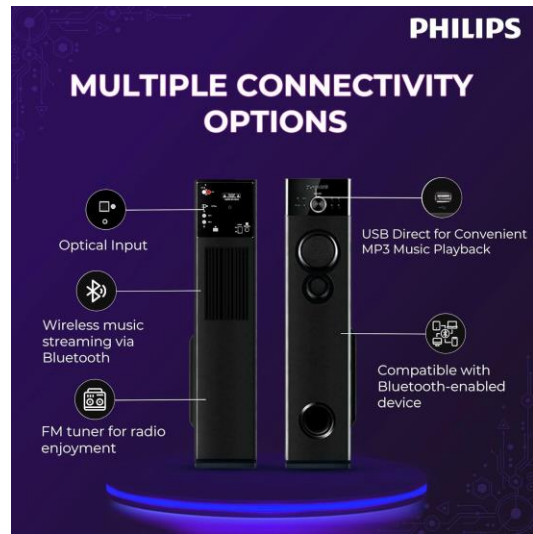

## **Tower Speaker PHILIPS SPA9160 - 160 W**

### **Product Highlights:**

- **Immersive Sound Experience:** The Philips Audio SPA9160 delivers powerful and immersive sound with its 2.0 channels and wireless subwoofer. Feel the rumble of explosions and enjoy deep, rich music that enhances your favorite movies, shows, and music.
- **Karaoke Support :** Immerse yourself in a more expansive and engaging audio experience with FM Tuner and Karaoke Support. This Tower speaker with wireless subwoofer, brings your entertainment to life with enhanced clarity and depth.
- **Versatile Connectivity:** Enjoy your favorite tunes with ease. Switch to Bluetooth mode to stream music from your smartphone or tablet, or play your music directly from a USB device. With multiple connectivity options including FM, AUX and USB, you can connect to any source effortlessly.
- **Stylish and Elegant Matte Finish Design:** The distinctive wooden Frame With Matte Finish design of the Philips Audio SPA9160 make it a statement piece in any home, while the slim design of the wireless subwoofer allows for easy concealment.
- **Seamless Integration:** The Philips Audio SPA9160 2.0CH 160W Multimedia tower speaker can be controlled using your TV remote, simplifying your audio setup and providing a seamless integration with your existing entertainment system. Enjoy hassle-free operation and elevate your audio experience.