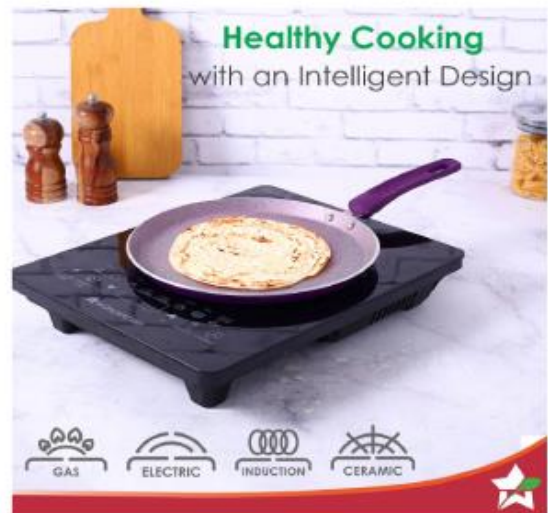

SMARA
CURATIONS
Crafting Memories

Cookware WONDERCHEF Royal Velvet Plus 4Pcs Set

Product Highlights:

Healthy Meta-Tuff non-stick coating, free from PFOA and heavy metals

- Made from pure grade virgin aluminium
- Never loses shape, proven with SUV test

Cook & serve casseroles in 3 different sizes

- Induction friendly, highly durable
- Comes with mitts for easy handling

SKU:63152300 | Dosa Tawa 26cm Fry Pan with Lid 26cm | 2L
Wok 26cm | 2.7L

(Purple) SKU::63152298