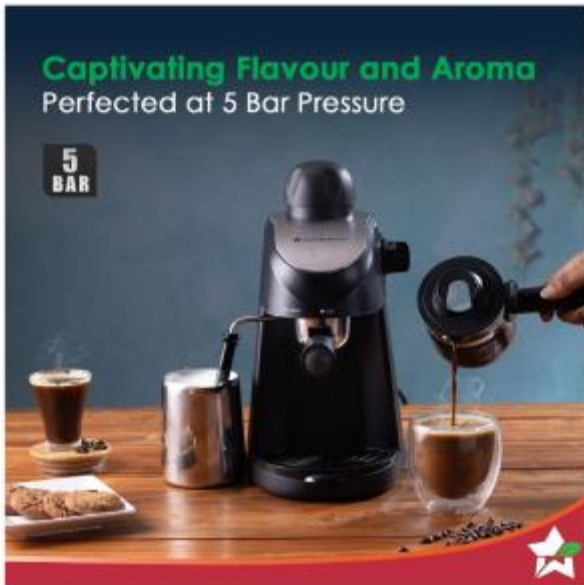

SMARA
CURATIONS
Crafting Memories

Coffee Maker WONDEERCHEF Regenta Espresso Machines (5-bar)

Product Highlights:

- * Enjoy coffee house quality espresso, cappuccino, latte, macchiato or ristretto
- * 5 Bar pressure extracts the ideal flavour and essential oils from coffee grounds, delivering a rich, creamy taste
- * Specially designed steam tube adds froth to your beverages
- * Ideal gift for your coffee loving friends