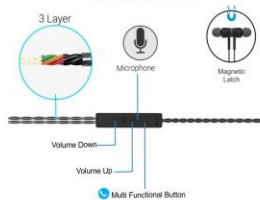

SMARA
CURATIONS
Crafting Memories

Portronics

Conch Gama

In-Ear Earphones

AMAZING SOUND CLARITY WITH PLEASANT COMFORT ON WEARING!

"Conch Gama takes you inside your own world of Music"

Portronics Conch Gama is an in-ear earphone which gives you great sound clarity, pleasant comfort on wearing and convenient call control. Conch Gama takes you inside your own world of Music, far-away from surrounding noise. Conch Gama In-ear earphones, category also known as In-Ear Monitors (IEMs), noise isolation and fit-security that is suitable for wearing even while moving around for long hours. Its good fit and a tight seal are very important for a great sound quality. In addition to great sound quality, Conch Gama offers super construction quality, lightweight design, Magnetic Latch for convenience which is better than many even the more expensive competing models.

Wide Compatibility

3-Layers Reduce Cross-Talk & Reduce Noise Levels

Superior Sound Quality

TECH SPECS	Model	: Conch Gama
	Product Code	: POR 1025; POR 1070
	Available Colours	: Black, Red
	Driver Unit	: Ø10.0mm
	Impedance	: 16Ω
	Frequency Range	: 20Hz-20kHz
	Rated Power	: 2mw
	Max. Power	: 3mw
	Cable	: 1.2m
	Plug	: Ø3.5mm
	Channel Balance	: <5dB
MIC Driver	: 4.0*1.5mm	

Comfortable & Ergonomic Design

In-Ear Earphones

www.portronics.com

Package Contents
Conch Gama